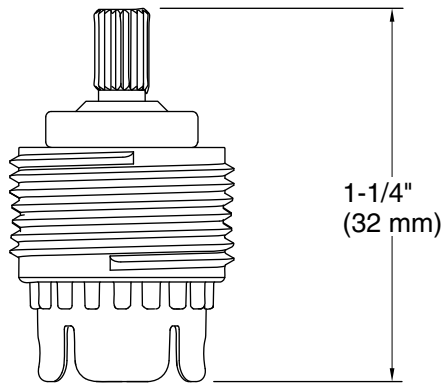

Features

- Includes deep rough-in kit complete.
- Universal design works with all trims for K-8305 and K-28305 cartridges.

Material

- Premium materials selected for long-term reliability and resistance to wear.

Installation

- Increases K-8305 or K-28305 cartridge rough-in depth by 3/4"

Recommended Products/Accessories

K-8305 Pressure-balancing cartridge

Codes/Standards

None Applicable

KOHLER® Faucet Lifetime Limited Warranty

See website for detailed warranty information.

Technical Information

All product dimensions are nominal.